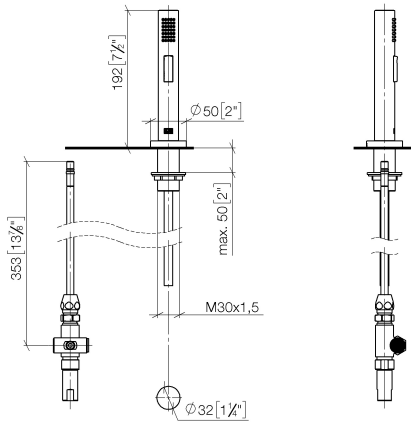

# TARA Two-hole mixer with individual rosettes with rinsing spray set - Chrome

---

TARA

ST 110 112 3888

ST 110 112 3888

Fits: ELIO, TARA, TARA ULTRA

- with round rosette
- spray flow
- automatic spout/shower diverter
- height of mixer 191 mm
- hole diameter rinsing spray 32mm
- fabric braided hose 1500 mm
- sprayface with anti-scaling system
- lead-free

ST 110 112 3888

mm [inches]

**Flow rate chart**

**Certificates**

LGA\_18901.      Belgaqua\_21-027-27\_3.      IAPMO\_N-4976 (2).      LGA\_29572.      IAPMO\_6397.

Spare parts list

No.	Item Number	Name	Quantity used	Delivery time
1	04 24 02 046 01-07	pipe	1	10
2	90 23 30 040 00-00	threaded connector	1	10
3	90 24 03 168 00 90	nipple	1	2
4	90 14 20 002 00 90	seal	1	2
5	90 17 09 046 10 90	diverter	1	2
6	09 24 04 112 10 90	nipple	1	2
7	90 14 10 033 00 90	seal	1	2
8	90 21 10 031 10 90	diverter	1	2
9	04 21 02 006 00 92	cap	1	2
10	09 23 01 039 90	sieve	2	2
11	90 24 03 241 00 90	nipple	1	2
12	90 14 20 019 00 90	seal	1	2
13	04 30 11 038 66 90	fixing set	1	2
14	12 720 970 90	Extension set -	1	60
15	09 30 01 285-00	rosette	1	10
16	90 18 40 085 00 90	sleeve	1	2
17	90 30 02 062 00-00	hose	1	2
18	04 12 11 158 00-00	shower	1	10

ST 110 112 3888

- 236mm projection
- pivotable spout 360°
- air-enriched flow
- height of mixer 374 mm
- height up to aerator 216 mm
- individual rosette 60 x mm
- hole diameter spout 35 mm
- single-lever mixer hole diameter 35 mm
- 2 x pressure hose with 3/8" cap nut
- max. flow 5.7 l/min at 3 bar flow pressure
- lead-free
- This product can help a building meet the requirements of Green Building Rating Systems, e.g. LEED®, BREEAM®, DGNB