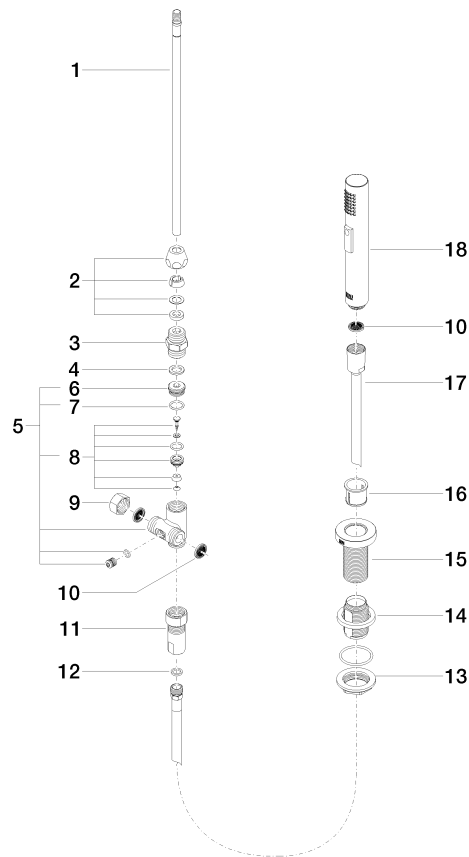

# TARA Two-hole mixer with individual rosettes with rinsing spray set - Chrome

---

TARA

ST 110 112 3888

ST 110 112 3888

Fits: ELIO, TARA, TARA ULTRA

- with round rosette
- spray flow
- automatic spout/shower diverter
- height of mixer 191 mm
- hole diameter rinsing spray 32mm
- fabric braided hose 1500 mm
- sprayface with anti-scaling system
- lead-free

ST 110 112 3888

mm [inches]

**Flow rate chart**

**Certificates**

LGA\_18901.      Belgaqua\_21-027-27\_3.      IAPMO\_N-4976 (2).      LGA\_29572.      IAPMO\_6397.

Spare parts list

No.	Item Number	Name	Quantity used	Delivery time
1	04 24 02 046 01-07	pipe	1	10
2	90 23 30 040 00-00	threaded connector	1	10
3	90 24 03 168 00 90	nipple	1	2
4	90 14 20 002 00 90	seal	1	2
5	90 17 09 046 10 90	diverter	1	2
6	09 24 04 112 10 90	nipple	1	2
7	90 14 10 033 00 90	seal	1	2
8	90 21 10 031 10 90	diverter	1	2
9	04 21 02 006 00 92	cap	1	2
10	09 23 01 039 90	sieve	2	2
11	90 24 03 241 00 90	nipple	1	2
12	90 14 20 019 00 90	seal	1	2
13	04 30 11 038 66 90	fixing set	1	2
14	12 720 970 90	Extension set -	1	60
15	09 30 01 285-00	rosette	1	10
16	90 18 40 085 00 90	sleeve	1	2
17	90 30 02 062 00-00	hose	1	2
18	04 12 11 158 00-00	shower	1	10

ST 110 112 3888

- 236mm projection
- pivotable spout 360°
- air-enriched flow
- height of mixer 374 mm
- height up to aerator 216 mm
- individual rosette 60 x mm
- hole diameter spout 35 mm
- single-lever mixer hole diameter 35 mm
- 2 x pressure hose with 3/8" cap nut
- max. flow 5.7 l/min at 3 bar flow pressure
- lead-free
- This product can help a building meet the requirements of Green Building Rating Systems, e.g. LEED®, BREEAM®, DGNB