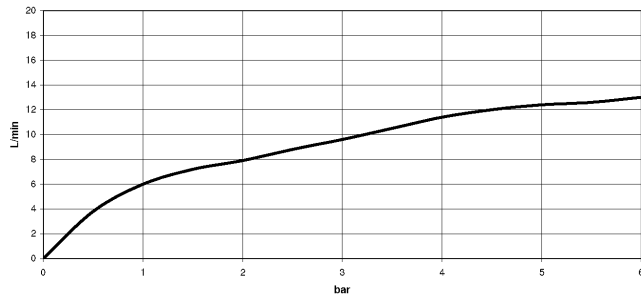

ST 110 112 3888

mm [inches]

**Flow rate chart**

**Certificates**

LGA\_18901.      Belgaqua\_21-027-27\_3.      IAPMO\_N-4976 (2).      LGA\_29572.      IAPMO\_6397.

Spare parts list

No.	Item Number	Name	Quantity used	Delivery time
1	04 24 02 046 01-07	pipe	1	10
2	90 23 30 040 00-00	threaded connector	1	10
3	90 24 03 168 00 90	nipple	1	2
4	90 14 20 002 00 90	seal	1	2
5	90 17 09 046 10 90	diverter	1	2
6	09 24 04 112 10 90	nipple	1	2
7	90 14 10 033 00 90	seal	1	2
8	90 21 10 031 10 90	diverter	1	2
9	04 21 02 006 00 92	cap	1	2
10	09 23 01 039 90	sieve	2	2
11	90 24 03 241 00 90	nipple	1	2
12	90 14 20 019 00 90	seal	1	2
13	04 30 11 038 66 90	fixing set	1	2
14	12 720 970 90	Extension set -	1	60
15	09 30 01 285-00	rosette	1	10
16	90 18 40 085 00 90	sleeve	1	2
17	90 30 02 062 00-00	hose	1	2
18	04 12 11 158 00-00	shower	1	10

ST 110 112 3888

- 236mm projection
- pivotable spout 360°
- air-enriched flow
- height of mixer 374 mm
- height up to aerator 216 mm
- individual rosette 60 x mm
- hole diameter spout 35 mm
- single-lever mixer hole diameter 35 mm
- 2 x pressure hose with 3/8" cap nut
- max. flow 5.7 l/min at 3 bar flow pressure
- lead-free
- This product can help a building meet the requirements of Green Building Rating Systems, e.g. LEED®, BREEAM®, DGNB