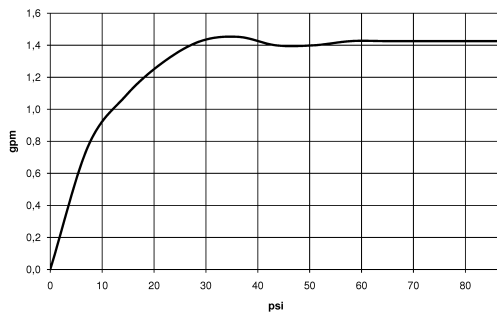

Codes & Standards

California Energy
Commission
(CEC)