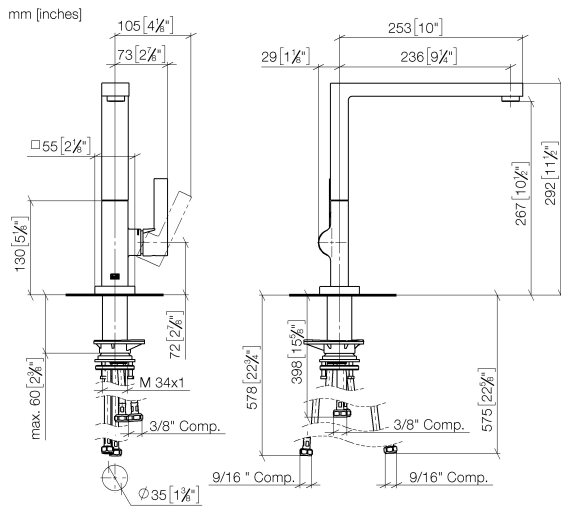

ST 110 112 8680

Flow rate chart