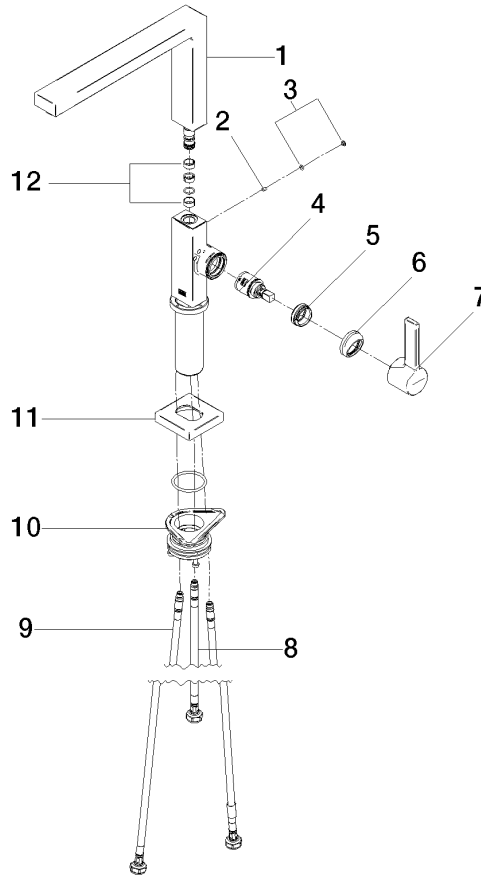

ST 110 112 8680

Spare parts list

No.	Item Number	Name	Quantity used	Delivery time
1	90 11 06 218 00-00	spout	1	-
Spare part can no longer be ordered, please order the replacement item				
2	09 31 11 044 90	pin	1	2
3	90 31 20 087 00-00	plug	1	10
4	90 15 05 042 00 90	cartridge	1	2
5	09 24 04 266 90	nut	1	2
6	90 28 30 052 00-00	cover	1	10
7	90 20 86 004 00-00	handle	1	10
8	04 30 04 100 00 90	hose	1	2
9	04 30 04 103 00 90	hose	2	2
10	90 30 10 057 00 90	fixing set	1	-
Spare part can no longer be ordered, please order the replacement item				
11	90 27 86 004 00-00	rosette	1	10
12	90 28 22 217 01-00	spout	1	10