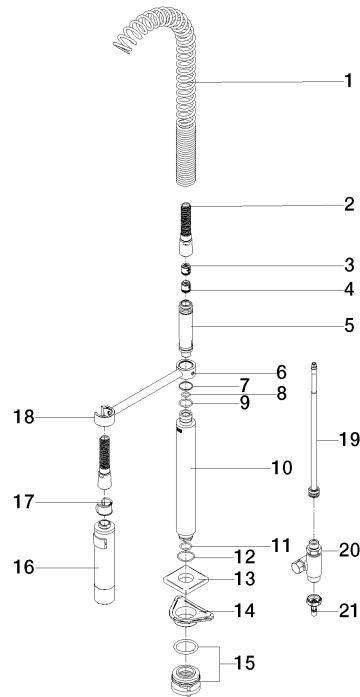

No.	Item Number	Name	Quantity used	Delivery time
1	90 11 06 218 00-00	spout	1	-
Spare part can no longer be ordered, please order the replacement item				
2	09 31 11 044 90	pin	1	2
3	90 31 20 087 00-00	plug	1	10
4	90 15 05 042 00 90	cartridge	1	2
5	09 24 04 266 90	nut	1	2
6	90 28 30 052 00-00	cover	1	10
7	90 20 86 004 00-00	handle	1	10
8	04 30 04 100 00 90	hose	1	2
9	04 30 04 103 00 90	hose	2	2
10	90 30 10 057 00 90	fixing set	1	-
Spare part can no longer be ordered, please order the replacement item				
11	90 27 86 004 00-00	rosette	1	10
12	90 28 22 217 01-00	spout	1	10

ST 110 112 8680

- spray flow
- automatic diverter for spout/Profi spray set
- height of mixer mm
- individual rosette x mm
- profi spray hole diameter 30mm
- sprayface with anti-scaling system
- suspended spray with stainless steel spring (can be pivoted and locked)
- lead-free

LOT Single-lever mixer with profi spray set - Chrome

LOT

ST 110 112 8680

LOT Single-lever mixer with profi spray set - Chrome

LOT

ST 110 112 8680

ST 110 112 8680

Spare parts list

No.	Item Number	Name	Quantity used	Delivery time
1	09 16 02 034 90	spring	1	2
2	90 30 02 065 00-00	hose	1	10
3	09 23 01 046 90	back-flow preventer	1	2
4	90 23 01 141 00 90	back-flow preventer	1	2
5	09 30 01 067 10-00	adaptor	1	10
6	09 31 11 049 90	pin	1	2
7	09 14 15 012 90	ring	1	2
8	09 14 10 003 90	seal	1	2
9	09 14 10 031 90	seal	1	2
10	90 11 10 099 00-00	connection	1	-
Spare part can no longer be ordered, please order the replacement item				
11	90 14 10 010 00 90	seal	1	2
12	09 14 10 120 90	seal	1	2
13	90 27 97 033 00-00	rosette	1	10
14	09 18 40 090 90	sleeve	1	2
15	90 23 10 048 00 90	fixing set	1	2
16	04 12 11 094 10-00	shower	1	10
17	90 18 40 035 00 90	sleeve	1	2
18	04 17 20 014 00-00	holder	1	10
19	90 28 20 068 00 90	connection	1	2
20	90 17 09 046 12 90	diverter	1	2
21	04 30 04 019 00 90	hose	1	2