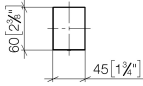

## Cache - Platine brossé

---

11 001 980

## Cache - Platine brossé

---

11 001 980

mm [inches]