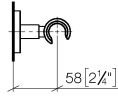

## EDITION PRO Support de douchette - Chrome

---

28 050 626

mm [inches]