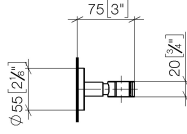

## EDITION PRO Support de douchette - Chrome

---

28 050 626

mm [inches]