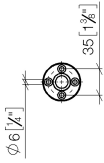

## EDITION PRO Support de douchette - Chrome

---

28 050 626

mm [inches]