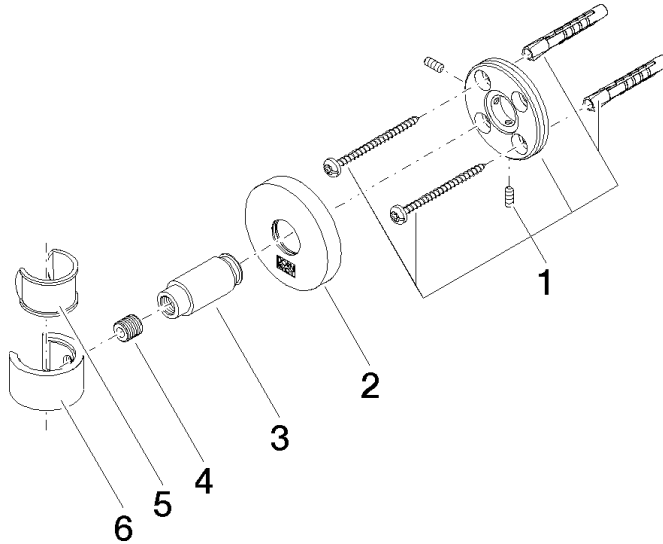

EDITION PRO Support de douchette - Chrome

28 050 626

Les pièces pour les
autres finitions
peuvent être
trouvées ici : Noir
mat