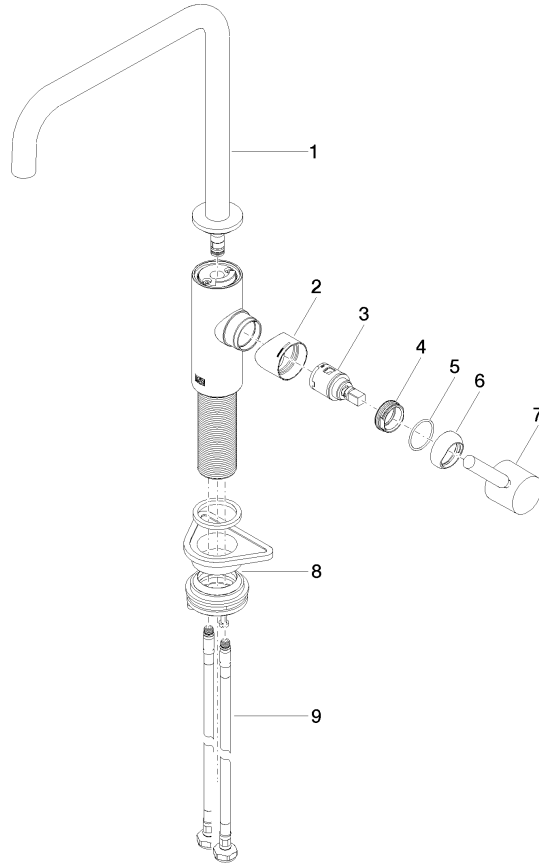

33 800 861

Produktversion ab 2/1/2023