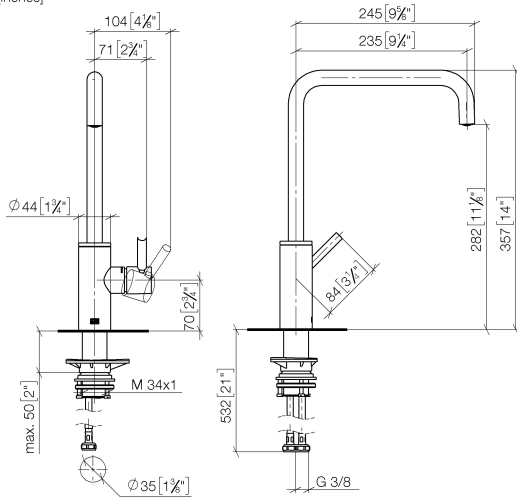

33 815 861

mm [inches]

**Durchflussdiagramm**

**Codes & Standards**

DIN 4109

ISO 3822

Scottish Water  
Byelaws

UK Water Supply  
Regulations