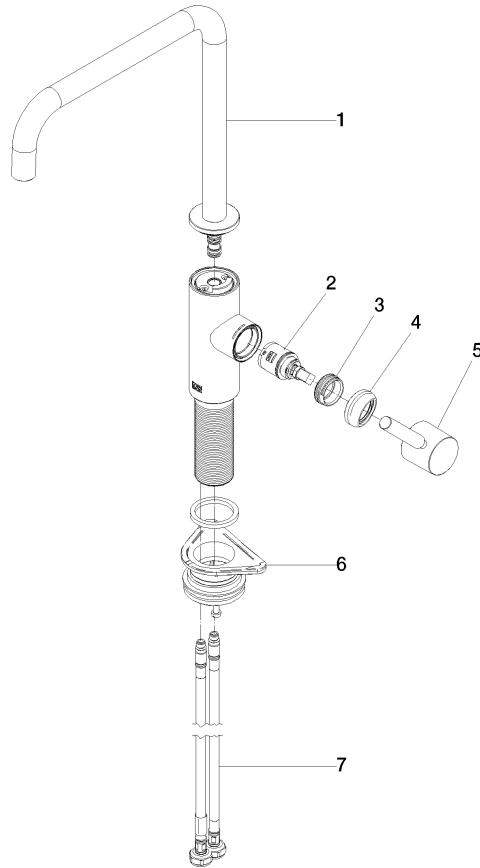

33 815 861

Produktversion ab 2/1/2023