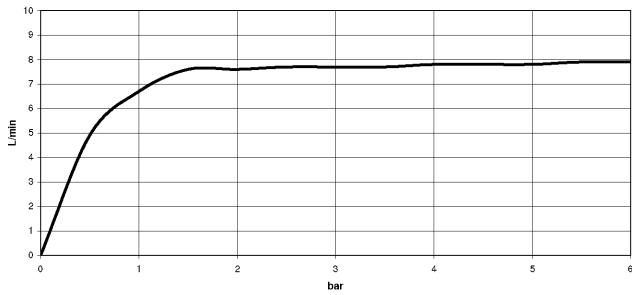

33 815 861

mm [inches]

**Durchflussdiagramm**

**Codes & Standards**

DIN 4109

ISO 3822

Scottish Water  
Byelaws

UK Water Supply  
Regulations