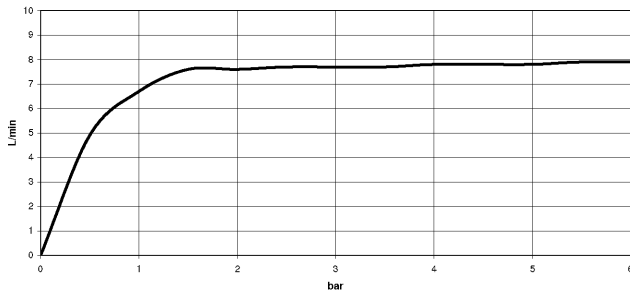

33 815 861

mm [inches]

**Durchflussdiagramm**

**Codes & Standards**

DIN 4109

ISO 3822

Scottish Water  
Byelaws

UK Water Supply  
Regulations