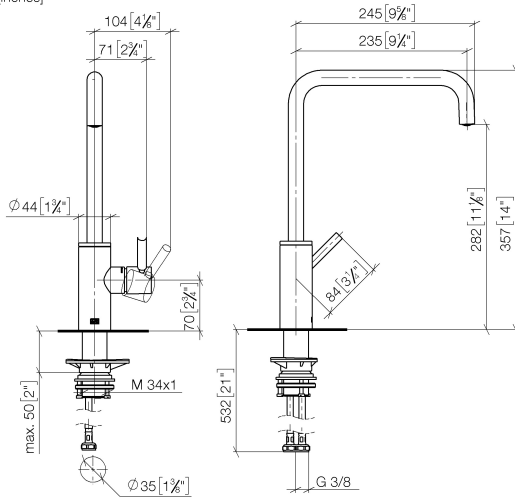

33 815 861

mm [inches]

**Durchflussdiagramm**

**Codes & Standards**

DIN 4109

ISO 3822

Scottish Water  
Byelaws

UK Water Supply  
Regulations