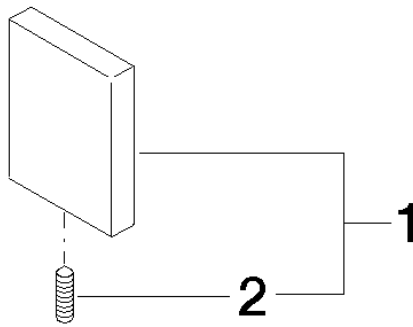

## Cache - Noir mat

---

11 001 980

## Cache - Noir mat

---

11 001 980

mm [inches]