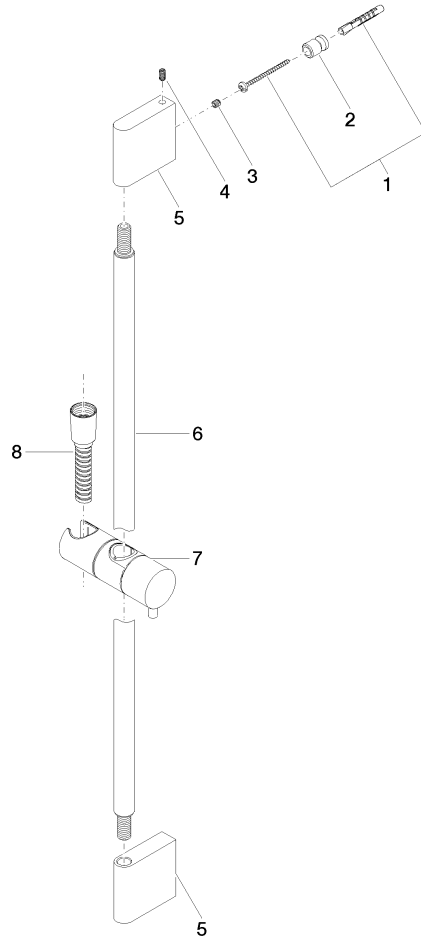

26 413 979

Version du produit de 10/1/2023