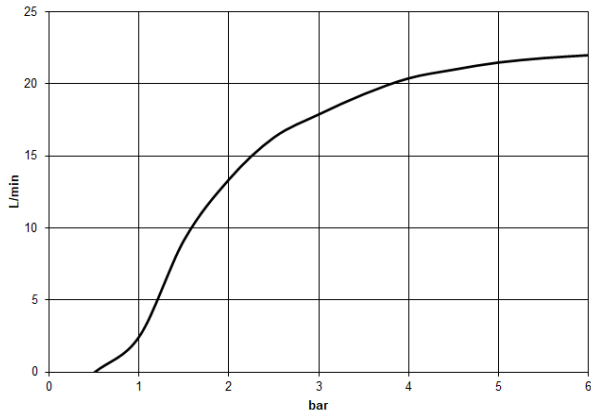

mm [inches]

Diagramme de débit

Codes & Standards

DIN 4109

ISO 3822

Scottish Water
Byelaws

UK Water Supply
Regulations

Ü-Zeichen