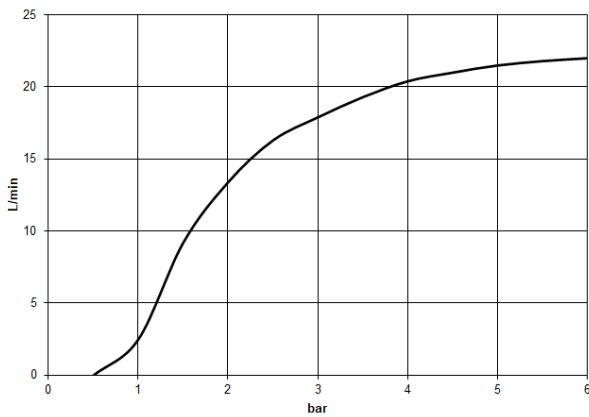

LULU

28 786 710
mm [inches]

Diagramme de débit

Codes & Standards

DIN 4109

ISO 3822

Scottish Water
Byelaws

UK Water Supply
Regulations