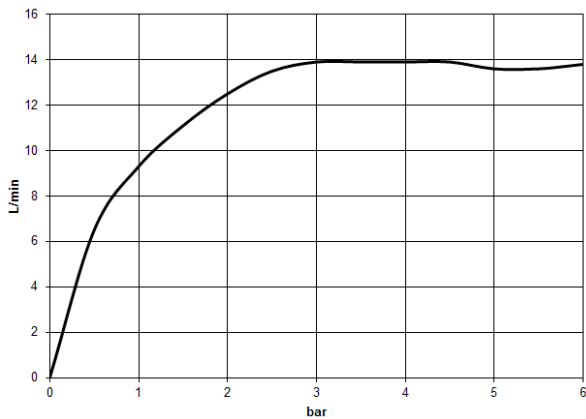

34 460 626
mm [inches]
1:10

Diagramme de débit

Codes & Standards

DIN 4109

EN 1717

ISO 3822

Scottish Water
Byelaws

UK Water Supply
Regulations