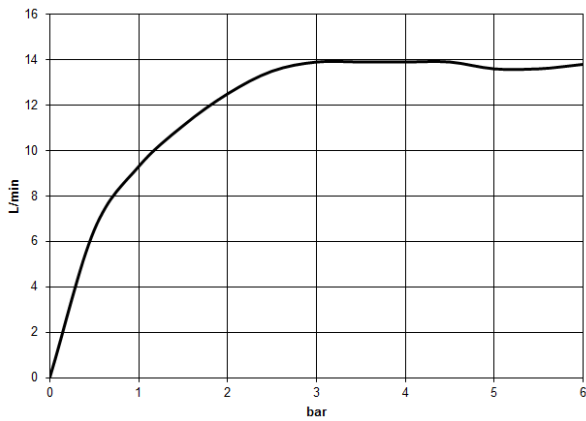

IMO

34 460 979
mm [inches]
1:10

Diagramme de débit

Codes & Standards

DIN 4109

ISO 3822

Scottish Water
Byelaws

UK Water Supply
Regulations