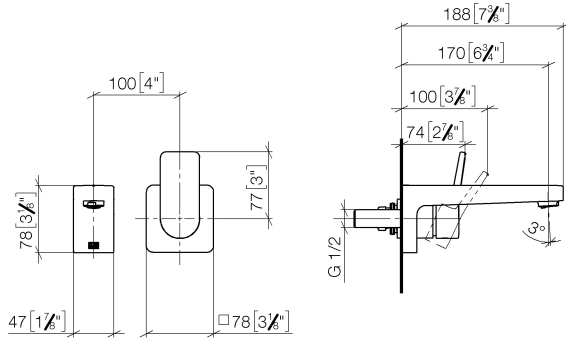

36 860 832
mm [inches]

Diagramme de débit

Codes & Standards

DIN 4109

ISO 3822

Scottish Water
Byelaws

UK Water Supply
Regulations

Ü-Zeichen