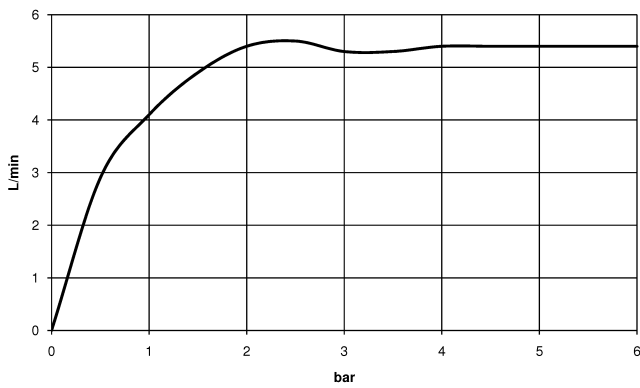

36 860 832
mm [inches]

Diagramme de débit

Codes & Standards

DIN 4109

ISO 3822

Scottish Water
Byelaws

UK Water Supply
Regulations

Ü-Zeichen