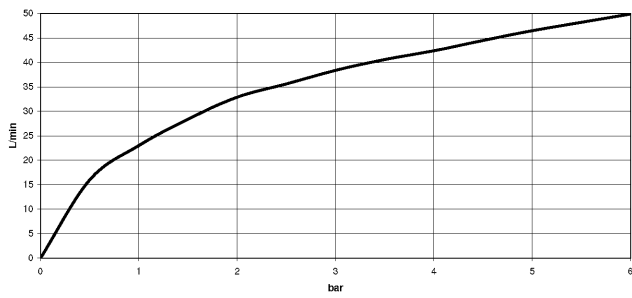

22 901 782

mm [inches]

Diagramma di portata

Codes & Standards

Scottish Water  
Byelaws

UK Water Supply  
Regulations