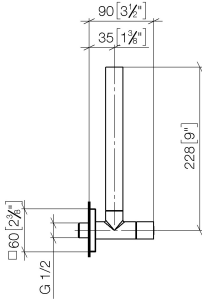

22 901 782

mm [inches]

Diagramma di portata

Codes & Standards

Scottish Water  
Byelaws

UK Water Supply  
Regulations