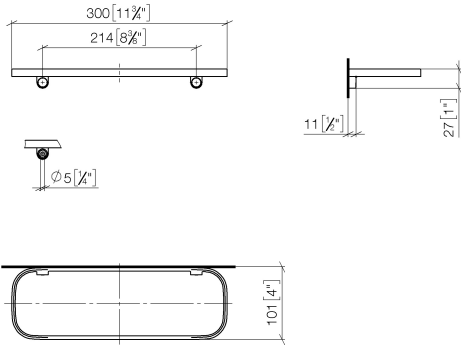

83 482 970

mm [inches]

83 482 970

Parts for other  
finishes can be found  
here: Cromato