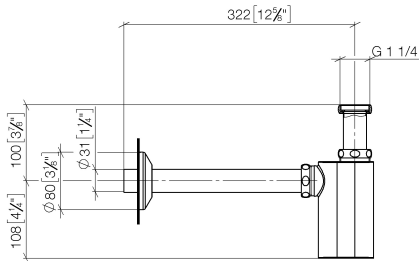

10 040 970

• rosette Ø 80 mm

	Durabron (23kt Gold)	10 040 970-09
	Chrome	10 040 970-00
	Brushed Platinum	10 040 970-06
	Platinum	10 040 970-08
	Dark Chrome	10 040 970-19
	Brushed Durabron (23kt Gold)	10 040 970-28
	Brushed Champagne (22kt Gold)	10 040 970-46
	Champagne (22kt Gold)	10 040 970-47
	Brushed Dark Platinum	10 040 970-99

10 040 970

mm [inches]

10 040 970

Parts for other finishes can be found here: [Chrome](#)

MADISON Siphon for basin 1 1/4" - Durabross (23kt Gold)

MADISON

10 040 970

Spare parts list

No.	Item Number	Name	Quantity used	Delivery time
	09 28 23 005-09	Pipe Ø 32 x 0,75 x 110 mm - Durabross (23kt Gold)	12	40