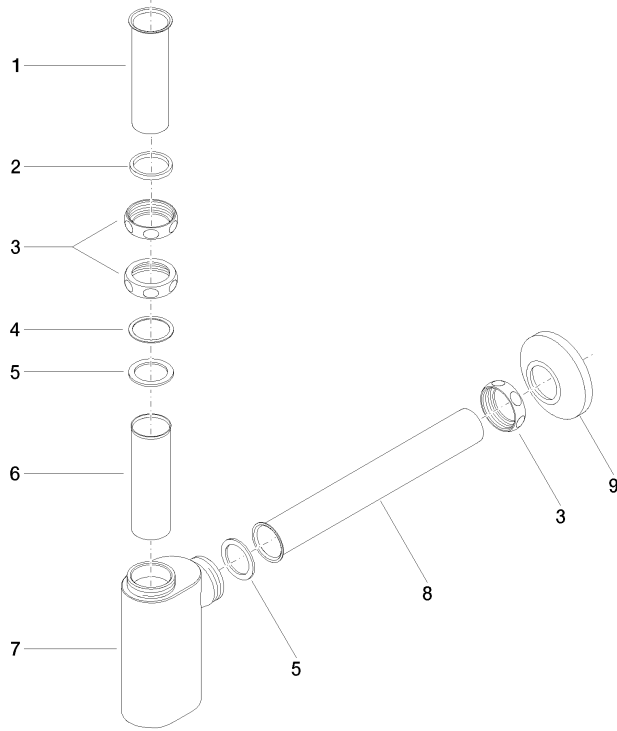

10 040 970

• rosette Ø 80 mm

	Durabron (23kt Gold)	10 040 970-09
	Chrome	10 040 970-00
	Brushed Platinum	10 040 970-06
	Platinum	10 040 970-08
	Dark Chrome	10 040 970-19
	Brushed Durabron (23kt Gold)	10 040 970-28
	Brushed Champagne (22kt Gold)	10 040 970-46
	Champagne (22kt Gold)	10 040 970-47
	Brushed Dark Platinum	10 040 970-99

10 040 970

mm [inches]

10 040 970

Parts for other finishes can be found here: [Chrome](#)

MADISON Siphon for basin 1 1/4" - Durabross (23kt Gold)

MADISON

10 040 970

Spare parts list

No.	Item Number	Name	Quantity used	Delivery time
	09 28 23 005-09	Pipe Ø 32 x 0,75 x 110 mm - Durabross (23kt Gold)	12	40