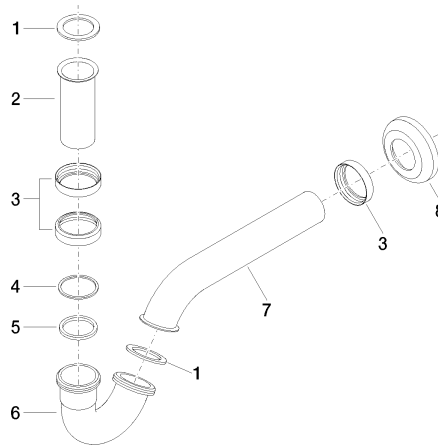

Siphon for bidet 1 1/4" - Platinum

IMO

10 050 970

● rosette Ø 65 mm

Fits: IMO, LULU, MADISON, MEM, TARA,
CL.1, LISSÉ, VAIA, META, CYO

	Platinum	10 050 970-08
	Chrome	10 050 970-00
	Brushed Platinum	10 050 970-06
	Durabass (23kt Gold)	10 050 970-09
	Dark Chrome	10 050 970-19
	Light Gold	10 050 970-26
	Brushed Light Gold	10 050 970-27
	Brushed Durabass (23kt Gold)	10 050 970-28
	Matte Black	10 050 970-33
	Brushed Bronze	10 050 970-42
	Brushed Champagne (22kt Gold)	10 050 970-46
	Champagne (22kt Gold)	10 050 970-47
	Brushed Chrome	10 050 970-93
	Brushed Dark Platinum	10 050 970-99

Siphon for bidet 1 1/4" - Platinum

10 050 970

mm [inches]

10 050 970

Product version from 10/1/2023

Parts for other
finishes can be found
here: [Chrome](#)

Siphon for bidet 1 1/4" - Platinum

IMO

10 050 970

Spare parts list

Product version from 10/1/2023

No.	Item Number	Name	Quantity used	Delivery time
	09 14 05 018 90	seal	11	2