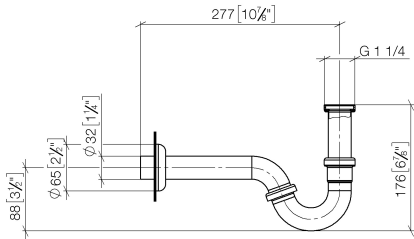

Siphon for bidet 1 1/4" - Platinum

IMO

10 050 970

● rosette Ø 65 mm

Fits: IMO, LULU, MADISON, MEM, TARA,
CL.1, LISSÉ, VAIA, META, CYO

	Platinum	10 050 970-08
	Chrome	10 050 970-00
	Brushed Platinum	10 050 970-06
	Durabass (23kt Gold)	10 050 970-09
	Dark Chrome	10 050 970-19
	Light Gold	10 050 970-26
	Brushed Light Gold	10 050 970-27
	Brushed Durabass (23kt Gold)	10 050 970-28
	Matte Black	10 050 970-33
	Brushed Bronze	10 050 970-42
	Brushed Champagne (22kt Gold)	10 050 970-46
	Champagne (22kt Gold)	10 050 970-47
	Brushed Chrome	10 050 970-93
	Brushed Dark Platinum	10 050 970-99

Siphon for bidet 1 1/4" - Platinum

10 050 970

mm [inches]

10 050 970

Product version from 10/1/2023

Parts for other
finishes can be found
here: [Chrome](#)

Siphon for bidet 1 1/4" - Platinum

IMO

10 050 970

Spare parts list

Product version from 10/1/2023

No.	Item Number	Name	Quantity used	Delivery time
	09 14 05 018 90	seal	11	2