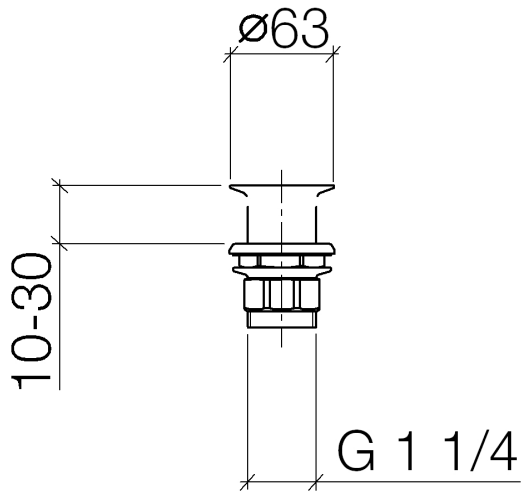

Grated waste 1 1/4" - Durabronz (23kt Gold)

IMO

10 110 970

Fits: IMO, LULU, MADISON, MEM, TARA,
CL.1, LISSÉ, VAIA, META, CYO

	Durabronz (23kt Gold)	10 110 970-09
	Chrome	10 110 970-00
	Brushed Platinum	10 110 970-06
	Platinum	10 110 970-08
	Dark Chrome	10 110 970-19
	Light Gold	10 110 970-26
	Brushed Light Gold	10 110 970-27
	Brushed Durabronz (23kt Gold)	10 110 970-28
	Matte Black	10 110 970-33
	Brushed Bronze	10 110 970-42
	Brushed Champagne (22kt Gold)	10 110 970-46
	Champagne (22kt Gold)	10 110 970-47
	Brushed Chrome	10 110 970-93
	Brushed Dark Platinum	10 110 970-99

Grated waste 1 1/4" - Durabronz (23kt Gold)

IMO

10 110 970

Only suitable for sinks without an overflow.

10 110 970

10 110 970

Product version from 10/1/2023

Parts for other finishes can be found here: Chrome

Grated waste 1 1/4" - Durabrass (23kt Gold)

IMO

10 110 970

Spare parts list

Product version from 10/1/2023

No.	Item Number	Name	Quantity used	Delivery time
	09 11 01 025-09	cup	5	60