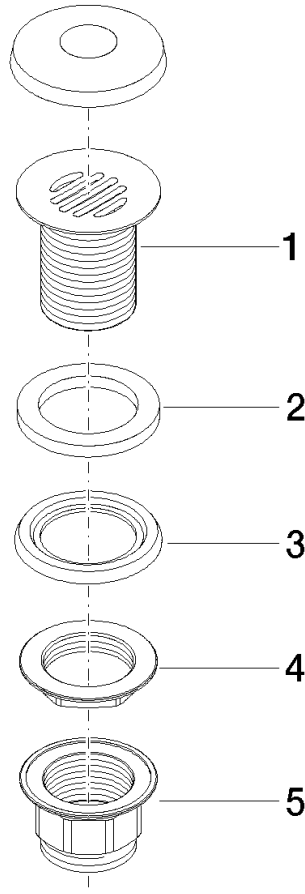

Grated waste 1 1/4" - Durabronz (23kt Gold)

IMO

10 110 970

Fits: IMO, LULU, MADISON, MEM, TARA,
CL.1, LISSÉ, VAIA, META, CYO

	Durabronz (23kt Gold)	10 110 970-09
	Chrome	10 110 970-00
	Brushed Platinum	10 110 970-06
	Platinum	10 110 970-08
	Dark Chrome	10 110 970-19
	Light Gold	10 110 970-26
	Brushed Light Gold	10 110 970-27
	Brushed Durabronz (23kt Gold)	10 110 970-28
	Matte Black	10 110 970-33
	Brushed Bronze	10 110 970-42
	Brushed Champagne (22kt Gold)	10 110 970-46
	Champagne (22kt Gold)	10 110 970-47
	Brushed Chrome	10 110 970-93
	Brushed Dark Platinum	10 110 970-99

Grated waste 1 1/4" - Durabronz (23kt Gold)

IMO

10 110 970

Only suitable for sinks without an overflow.

10 110 970

10 110 970

Product version from 10/1/2023

Parts for other finishes can be found here: Chrome

Grated waste 1 1/4" - Durabrass (23kt Gold)

IMO

10 110 970

Spare parts list

Product version from 10/1/2023

No.	Item Number	Name	Quantity used	Delivery time
	09 11 01 025-09	cup	5	60