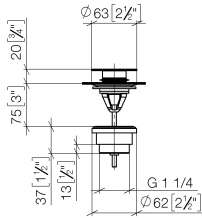

Basin Waste with push fastening 1 1/4" - Light Gold

IMO

10 125 970

Only suitable for basins with an overflow.

10 125 970

mm [inches]

10 125 970

Parts for other finishes can be found here: [Chrome](#)