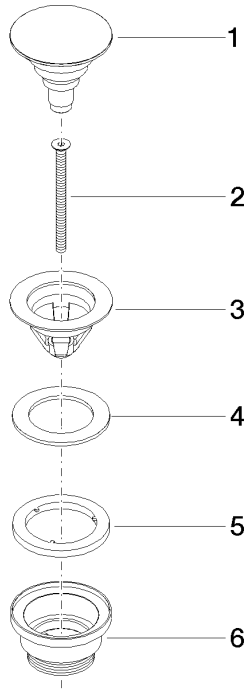

Basin Waste with push fastening 1 1/4" - Champagne (22kt Gold)

IMO

10 125 970

Fits: IMO, LULU, MADISON, MEM, TARA,
CL.1, LISSÉ, VAIA, META, CYO

| | | |
|---|---|---------------|
|  | Champagne (22kt Gold) | 10 125 970-47 |
|  | Chrome | 10 125 970-00 |
|  | Brushed Platinum | 10 125 970-06 |
|  | Platinum | 10 125 970-08 |
|  | Durabrand (23kt Gold) | 10 125 970-09 |
|  | Dark Chrome | 10 125 970-19 |
|  | Light Gold | 10 125 970-26 |
|  | Brushed Light Gold | 10 125 970-27 |
|  | Brushed Durabrand (23kt Gold) | 10 125 970-28 |
|  | Matte Black | 10 125 970-33 |
|  | Platinum / Brushed Platinum | 10 125 970-36 |
|  | Durabrand / Brushed Durabrand (23kt Gold) | 10 125 970-38 |
|  | Brushed Bronze | 10 125 970-42 |
|  | Brushed Champagne (22kt Gold) | 10 125 970-46 |
|  | Brushed Chrome | 10 125 970-93 |
|  | Brushed Dark Platinum | 10 125 970-99 |

Basin Waste with push fastening 1 1/4" - Champagne (22kt Gold)

IMO

10 125 970

Only suitable for basins with an overflow.

10 125 970

mm [inches]

10 125 970

Parts for other finishes can be found here: [Chrome](#)

Spare parts list

| No. | Item Number | Name | Quantity used | Delivery time |
|--|--------------------|------------|---------------|---------------|
| 1 | 04 31 20 096 00-47 | plug | 1 | - |
| Spare part can no longer be ordered, please order the replacement item | | | | |
| 2 | 09 30 30 179 90 | screw | 1 | 2 |
| 3 | 09 11 01 038-47 | cup | 1 | 60 |
| 4 | 09 14 05 061 90 | seal | 1 | 2 |
| 5 | 09 14 03 153 90 | seal | 1 | 2 |
| 6 | 09 11 10 156-47 | connection | 1 | 60 |