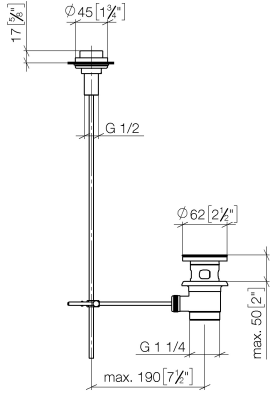

Basin Waste with knob for deck mounting 1 1/4" - Dark Chrome

IMO

10 200 970

Fits: IMO, LULU, MADISON, MEM, TARA,
CL.1, LISSÉ, VAIA, META, CYO

	Dark Chrome	10 200 970-19
	Chrome	10 200 970-00
	Brushed Platinum	10 200 970-06
	Platinum	10 200 970-08
	Durabronze (23kt Gold)	10 200 970-09
	Light Gold	10 200 970-26
	Brushed Light Gold	10 200 970-27
	Brushed Durabronze (23kt Gold)	10 200 970-28
	Matte Black	10 200 970-33
	Brushed Bronze	10 200 970-42
	Brushed Champagne (22kt Gold)	10 200 970-46
	Champagne (22kt Gold)	10 200 970-47
	Brushed Chrome	10 200 970-93
	Brushed Dark Platinum	10 200 970-99

Basin Waste with knob for deck mounting 1 1/4" - Dark Chrome

IMO

10 200 970

Only suitable for basins with an overflow.

10 200 970

mm [inches]

10 200 970

Parts for other finishes can be found here: [Chrome](#)

Basin Waste with knob for deck mounting 1 1/4" - Dark Chrome

IMO

10 200 970

Spare parts list