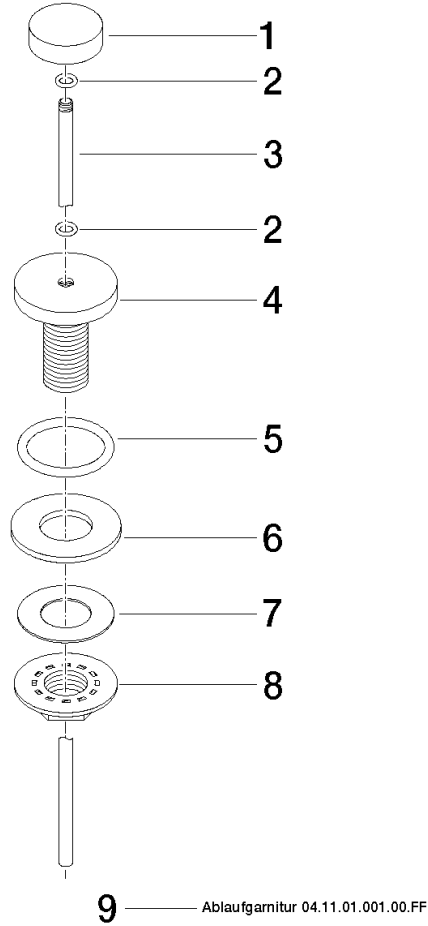

Basin Waste with knob for deck mounting 1 1/4" - Dark Chrome

IMO

10 200 970

Fits: IMO, LULU, MADISON, MEM, TARA,
CL.1, LISSÉ, VAIA, META, CYO

	Dark Chrome	10 200 970-19
	Chrome	10 200 970-00
	Brushed Platinum	10 200 970-06
	Platinum	10 200 970-08
	Durabronze (23kt Gold)	10 200 970-09
	Light Gold	10 200 970-26
	Brushed Light Gold	10 200 970-27
	Brushed Durabronze (23kt Gold)	10 200 970-28
	Matte Black	10 200 970-33
	Brushed Bronze	10 200 970-42
	Brushed Champagne (22kt Gold)	10 200 970-46
	Champagne (22kt Gold)	10 200 970-47
	Brushed Chrome	10 200 970-93
	Brushed Dark Platinum	10 200 970-99

Basin Waste with knob for deck mounting 1 1/4" - Dark Chrome

IMO

10 200 970

Only suitable for basins with an overflow.

10 200 970

mm [inches]

10 200 970

Parts for other finishes can be found here: [Chrome](#)

Basin Waste with knob for deck mounting 1 1/4" - Dark Chrome

IMO

10 200 970

Spare parts list