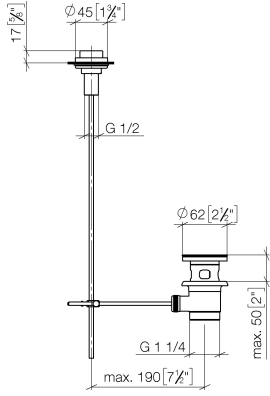

**Basin Waste with knob for deck mounting 1 1/4" - Light Gold**

IMO

10 200 970

Fits: IMO, LULU, MADISON, MEM, TARA,  
CL.1, LISSÉ, VAIA, META, CYO

	Light Gold	10 200 970-26
	Chrome	10 200 970-00
	Brushed Platinum	10 200 970-06
	Platinum	10 200 970-08
	Durabronze (23kt Gold)	10 200 970-09
	Dark Chrome	10 200 970-19
	Brushed Light Gold	10 200 970-27
	Brushed Durabronze (23kt Gold)	10 200 970-28
	Matte Black	10 200 970-33
	Brushed Bronze	10 200 970-42
	Brushed Champagne (22kt Gold)	10 200 970-46
	Champagne (22kt Gold)	10 200 970-47
	Brushed Chrome	10 200 970-93
	Brushed Dark Platinum	10 200 970-99

## Basin Waste with knob for deck mounting 1 1/4" - Light Gold

---

IMO

10 200 970

Only suitable for basins with an overflow.

10 200 970

mm [inches]

10 200 970

**Product version from 10/1/2023**

Parts for other finishes can be found here: [Chrome](#)

Basin Waste with knob for deck mounting 1 1/4" - Light Gold

IMO

10 200 970

**Spare parts list**

**Product version from 10/1/2023**