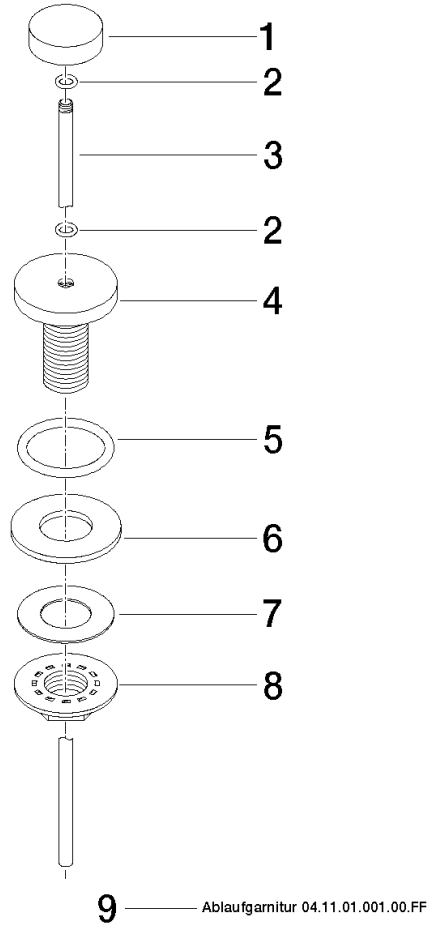

**Basin Waste with knob for deck mounting 1 1/4" - Light Gold**

IMO

10 200 970

Fits: IMO, LULU, MADISON, MEM, TARA,  
CL.1, LISSÉ, VAIA, META, CYO

	Light Gold	10 200 970-26
	Chrome	10 200 970-00
	Brushed Platinum	10 200 970-06
	Platinum	10 200 970-08
	Durabronze (23kt Gold)	10 200 970-09
	Dark Chrome	10 200 970-19
	Brushed Light Gold	10 200 970-27
	Brushed Durabronze (23kt Gold)	10 200 970-28
	Matte Black	10 200 970-33
	Brushed Bronze	10 200 970-42
	Brushed Champagne (22kt Gold)	10 200 970-46
	Champagne (22kt Gold)	10 200 970-47
	Brushed Chrome	10 200 970-93
	Brushed Dark Platinum	10 200 970-99

## Basin Waste with knob for deck mounting 1 1/4" - Light Gold

---

IMO

10 200 970

Only suitable for basins with an overflow.

10 200 970

mm [inches]

10 200 970

**Product version from 10/1/2023**

Parts for other finishes can be found here: [Chrome](#)

Basin Waste with knob for deck mounting 1 1/4" - Light Gold

IMO

10 200 970

**Spare parts list**

**Product version from 10/1/2023**