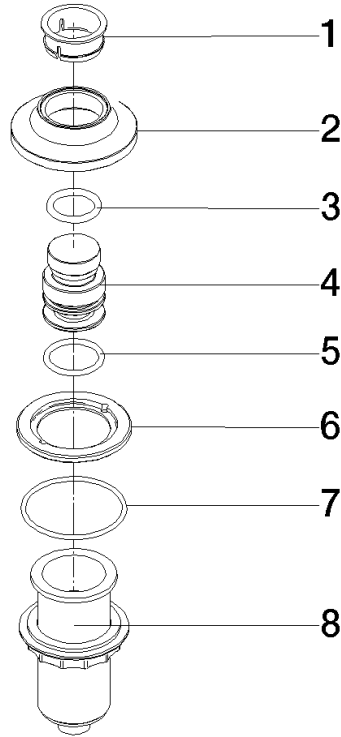

For more information go to [www.insinkerator.com](http://www.insinkerator.com)

	Brushed Platinum	10 713 809-06
	Chrome	10 713 809-00
	Platinum	10 713 809-08
	Durabrace (23kt Gold)	10 713 809-09
	Dark Chrome	10 713 809-19
	Brushed Durabrace (23kt Gold)	10 713 809-28
	Matte Black	10 713 809-33
	Brushed Champagne (22kt Gold)	10 713 809-46
	Champagne (22kt Gold)	10 713 809-47
	Brushed Chrome	10 713 809-93
	Brushed Dark Platinum	10 713 809-99

10 713 809

mm [inches]

10 713 809

Parts for other finishes can be found here: [Chrome](#)

### Spare parts list

No.	Item Number	Name	Quantity used	Delivery time
1	09 28 10 141 90	sleeve	1	2
2	90 27 80 034 00-06	rosette	1	-
Spare part can no longer be ordered, please order the replacement item				
3	09 14 10 507 90	seal	1	2
4	90 21 33 052 00-06	Pushbutton	1	-
Spare part can no longer be ordered, please order the replacement item				
5	09 14 10 015 90	seal	1	2
6	90 24 01 033 00 90	ring	1	2
7	09 14 10 210 90	seal	1	2
8	04 30 01 186 00 90	sleeve	1	2