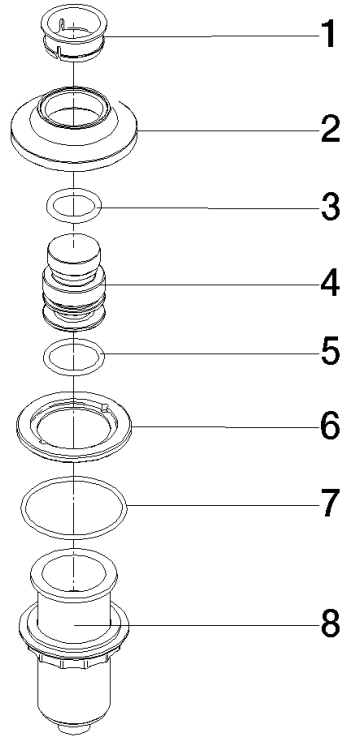

For more information go to www.insinkerator.com

| | | |
|---|-------------------------------|---------------|
|  | Dark Chrome | 10 713 809-19 |
|  | Chrome | 10 713 809-00 |
|  | Brushed Platinum | 10 713 809-06 |
|  | Platinum | 10 713 809-08 |
|  | Durabross (23kt Gold) | 10 713 809-09 |
|  | Brushed Durabross (23kt Gold) | 10 713 809-28 |
|  | Matte Black | 10 713 809-33 |
|  | Brushed Champagne (22kt Gold) | 10 713 809-46 |
|  | Champagne (22kt Gold) | 10 713 809-47 |
|  | Brushed Chrome | 10 713 809-93 |
|  | Brushed Dark Platinum | 10 713 809-99 |

10 713 809

mm [inches]

10 713 809

Parts for other finishes can be found here: [Chrome](#)

Spare parts list

| No. | Item Number | Name | Quantity used | Delivery time |
|--|--------------------|------------|---------------|---------------|
| 1 | 09 28 10 141 90 | sleeve | 1 | 2 |
| 2 | 90 27 80 034 00-19 | rosette | 1 | - |
| Spare part can no longer be ordered, please order the replacement item | | | | |
| 3 | 09 14 10 507 90 | seal | 1 | 2 |
| 4 | 90 21 33 052 00-19 | Pushbutton | 1 | - |
| Spare part can no longer be ordered, please order the replacement item | | | | |
| 5 | 09 14 10 015 90 | seal | 1 | 2 |
| 6 | 90 24 01 033 00 90 | ring | 1 | 2 |
| 7 | 09 14 10 210 90 | seal | 1 | 2 |
| 8 | 04 30 01 186 00 90 | sleeve | 1 | 2 |