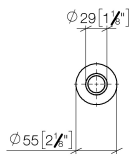

10 713 809

mm [inches]

10 713 809

Parts for other finishes can be found here: [Chrome](#)

Spare parts list

| No. | Item Number | Name | Quantity used | Delivery time |
|--|--------------------|------------|---------------|---------------|
| 1 | 09 28 10 141 90 | sleeve | 1 | 2 |
| 2 | 90 27 80 034 00-19 | rosette | 1 | - |
| Spare part can no longer be ordered, please order the replacement item | | | | |
| 3 | 09 14 10 507 90 | seal | 1 | 2 |
| 4 | 90 21 33 052 00-19 | Pushbutton | 1 | - |
| Spare part can no longer be ordered, please order the replacement item | | | | |
| 5 | 09 14 10 015 90 | seal | 1 | 2 |
| 6 | 90 24 01 033 00 90 | ring | 1 | 2 |
| 7 | 09 14 10 210 90 | seal | 1 | 2 |
| 8 | 04 30 01 186 00 90 | sleeve | 1 | 2 |