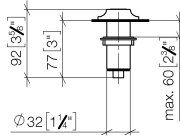

10 713 809

mm [inches]

10 713 809

Parts for other finishes can be found here: [Chrome](#)

Spare parts list

No.	Item Number	Name	Quantity used	Delivery time
1	09 28 10 141 90	sleeve	1	2
2	90 27 80 034 00-28	rosette	1	-
Spare part can no longer be ordered, please order the replacement item				
3	09 14 10 507 90	seal	1	2
4	90 21 33 052 00-28	Pushbutton	1	-
Spare part can no longer be ordered, please order the replacement item				
5	09 14 10 015 90	seal	1	2
6	90 24 01 033 00 90	ring	1	2
7	09 14 10 210 90	seal	1	2
8	04 30 01 186 00 90	sleeve	1	2