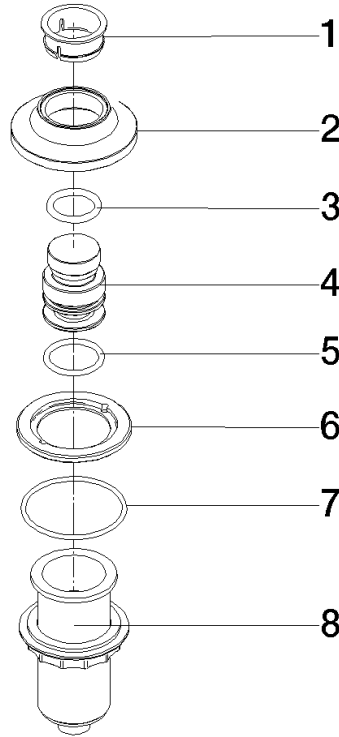

For more information go to www.insinkerator.com

	Brushed Durabronz (23kt Gold)	10 713 809-28
	Chrome	10 713 809-00
	Brushed Platinum	10 713 809-06
	Platinum	10 713 809-08
	Durabronz (23kt Gold)	10 713 809-09
	Dark Chrome	10 713 809-19
	Matte Black	10 713 809-33
	Brushed Champagne (22kt Gold)	10 713 809-46
	Champagne (22kt Gold)	10 713 809-47
	Brushed Chrome	10 713 809-93
	Brushed Dark Platinum	10 713 809-99

10 713 809

mm [inches]

10 713 809

Parts for other finishes can be found here: [Chrome](#)

Spare parts list

No.	Item Number	Name	Quantity used	Delivery time
1	09 28 10 141 90	sleeve	1	2
2	90 27 80 034 00-28	rosette	1	-
Spare part can no longer be ordered, please order the replacement item				
3	09 14 10 507 90	seal	1	2
4	90 21 33 052 00-28	Pushbutton	1	-
Spare part can no longer be ordered, please order the replacement item				
5	09 14 10 015 90	seal	1	2
6	90 24 01 033 00 90	ring	1	2
7	09 14 10 210 90	seal	1	2
8	04 30 01 186 00 90	sleeve	1	2