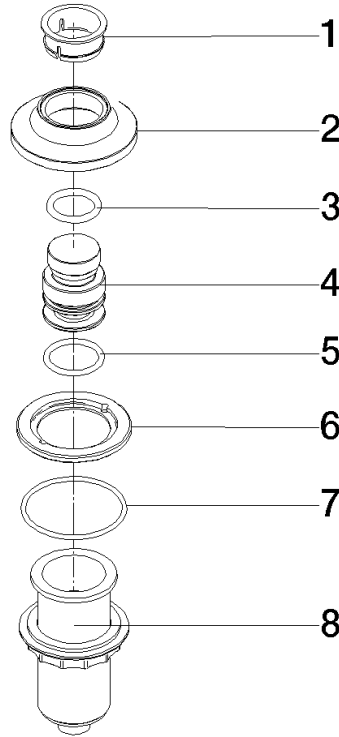

For more information go to www.insinkerator.com

	Brushed Champagne (22kt Gold)	10 713 809-46
	Chrome	10 713 809-00
	Brushed Platinum	10 713 809-06
	Platinum	10 713 809-08
	Durabrass (23kt Gold)	10 713 809-09
	Dark Chrome	10 713 809-19
	Brushed Durabrass (23kt Gold)	10 713 809-28
	Matte Black	10 713 809-33
	Champagne (22kt Gold)	10 713 809-47
	Brushed Chrome	10 713 809-93
	Brushed Dark Platinum	10 713 809-99

10 713 809

mm [inches]

10 713 809

Parts for other finishes can be found here: [Chrome](#)

Spare parts list

No.	Item Number	Name	Quantity used	Delivery time
1	09 28 10 141 90	sleeve	1	2
2	90 27 80 034 00-46	rosette	1	-
Spare part can no longer be ordered, please order the replacement item				
3	09 14 10 507 90	seal	1	2
4	90 21 33 052 00-46	Pushbutton	1	-
Spare part can no longer be ordered, please order the replacement item				
5	09 14 10 015 90	seal	1	2
6	90 24 01 033 00 90	ring	1	2
7	09 14 10 210 90	seal	1	2
8	04 30 01 186 00 90	sleeve	1	2