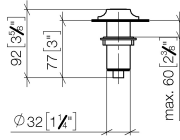

10 713 809

mm [inches]

10 713 809

Parts for other finishes can be found here: [Chrome](#)

Spare parts list

No.	Item Number	Name	Quantity used	Delivery time
1	09 28 10 141 90	sleeve	1	2
2	90 27 80 034 00-46	rosette	1	-
Spare part can no longer be ordered, please order the replacement item				
3	09 14 10 507 90	seal	1	2
4	90 21 33 052 00-46	Pushbutton	1	-
Spare part can no longer be ordered, please order the replacement item				
5	09 14 10 015 90	seal	1	2
6	90 24 01 033 00 90	ring	1	2
7	09 14 10 210 90	seal	1	2
8	04 30 01 186 00 90	sleeve	1	2