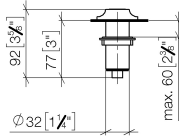

10 713 809

mm [inches]

10 713 809

Parts for other finishes can be found here: [Chrome](#)

Spare parts list

No.	Item Number	Name	Quantity used	Delivery time
1	09 28 10 141 90	sleeve	1	2
2	90 27 80 034 00-47	rosette	1	-
Spare part can no longer be ordered, please order the replacement item				
3	09 14 10 507 90	seal	1	2
4	90 21 33 052 00-47	Pushbutton	1	-
Spare part can no longer be ordered, please order the replacement item				
5	09 14 10 015 90	seal	1	2
6	90 24 01 033 00 90	ring	1	2
7	09 14 10 210 90	seal	1	2
8	04 30 01 186 00 90	sleeve	1	2