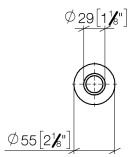

10 713 809

mm [inches]

10 713 809

Parts for other finishes can be found here: [Chrome](#)

### Spare parts list

No.	Item Number	Name	Quantity used	Delivery time
1	09 28 10 141 90	sleeve	1	2
2	90 27 80 034 00-93	rosette	1	-
Spare part can no longer be ordered, please order the replacement item				
3	09 14 10 507 90	seal	1	2
4	90 21 33 052 00-93	Pushbutton	1	-
Spare part can no longer be ordered, please order the replacement item				
5	09 14 10 015 90	seal	1	2
6	90 24 01 033 00 90	ring	1	2
7	09 14 10 210 90	seal	1	2
8	04 30 01 186 00 90	sleeve	1	2