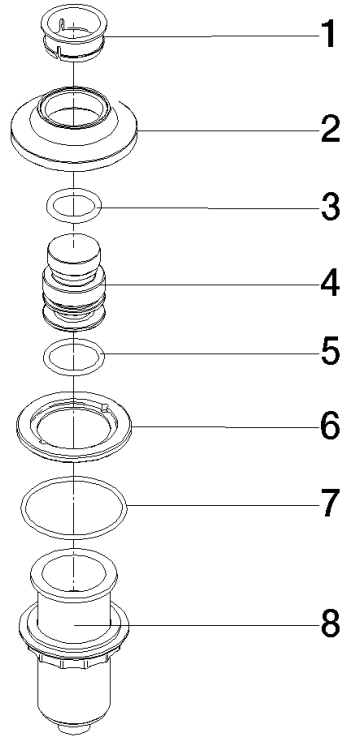

For more information go to [www.insinkerator.com](http://www.insinkerator.com)

	Brushed Chrome	10 713 809-93
	Chrome	10 713 809-00
	Brushed Platinum	10 713 809-06
	Platinum	10 713 809-08
	Durabress (23kt Gold)	10 713 809-09
	Dark Chrome	10 713 809-19
	Brushed Durabress (23kt Gold)	10 713 809-28
	Matte Black	10 713 809-33
	Brushed Champagne (22kt Gold)	10 713 809-46
	Champagne (22kt Gold)	10 713 809-47
	Brushed Dark Platinum	10 713 809-99

10 713 809

mm [inches]

10 713 809

Parts for other finishes can be found here: [Chrome](#)

### Spare parts list

No.	Item Number	Name	Quantity used	Delivery time
1	09 28 10 141 90	sleeve	1	2
2	90 27 80 034 00-93	rosette	1	-
Spare part can no longer be ordered, please order the replacement item				
3	09 14 10 507 90	seal	1	2
4	90 21 33 052 00-93	Pushbutton	1	-
Spare part can no longer be ordered, please order the replacement item				
5	09 14 10 015 90	seal	1	2
6	90 24 01 033 00 90	ring	1	2
7	09 14 10 210 90	seal	1	2
8	04 30 01 186 00 90	sleeve	1	2