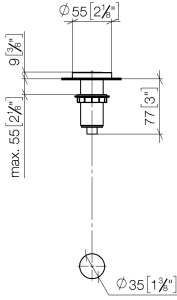

10 713 970

mm [inches]

10 713 970

Parts for other finishes can be found here: [Chrome](#)

AIR SWITCH Control button - Platinum

ELIO

10 713 970

Spare parts list

| No. | Item Number | Name | Quantity used | Delivery time |
|-----|-----------------|--------|---------------|---------------|
| | 09 28 10 141 90 | sleeve | 8 | 2 |