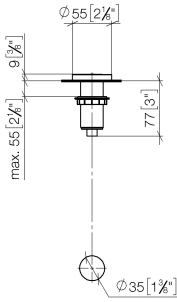

10 713 970

mm [inches]

10 713 970

Parts for other
finishes can be found
here: Chrome

AIR SWITCH Control button - Durabronz (23kt Gold)

ELIO

10 713 970

Spare parts list

No.	Item Number	Name	Quantity used	Delivery time
	09 28 10 141 90	sleeve	8	2