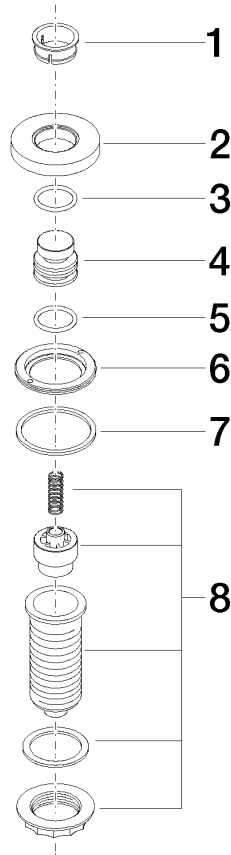

10 713 970

Fits: ELIO, MEM, TARA, ENO, SYNC, TARA
ULTRA, META SQUARE

- for controlling a waste disposal unit

Compatible with waste disposal units with integrated air switch made by Insinkerator®, e.g. Evolution.

The products are not available in all markets, please contact your Dornbracht sales force.

For more information go to www.insinkerator.com

Fits ELIO, ENO, MEM, META SQUARE, SYNC, TARA and TARA ULTRA

	Dark Chrome	10 713 970-19
	Chrome	10 713 970-00
	Brushed Platinum	10 713 970-06
	Platinum	10 713 970-08
	Durabross (23kt Gold)	10 713 970-09
	Brushed Durabross (23kt Gold)	10 713 970-28
	Matte Black	10 713 970-33
	Brushed Champagne (22kt Gold)	10 713 970-46
	Champagne (22kt Gold)	10 713 970-47
	Brushed Chrome	10 713 970-93
	Brushed Dark Platinum	10 713 970-99

10 713 970

mm [inches]

10 713 970

Parts for other finishes can be found here: [Chrome](#)

AIR SWITCH Control button - Dark Chrome

ELIO

10 713 970

Spare parts list