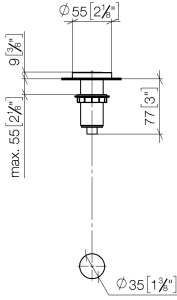

10 713 970

mm [inches]

10 713 970

Parts for other finishes can be found here: [Chrome](#)

AIR SWITCH Control button - Brushed Durabronz (23kt Gold)

ELIO

10 713 970

Spare parts list

No.	Item Number	Name	Quantity used	Delivery time
	09 28 10 141 90	sleeve	8	2