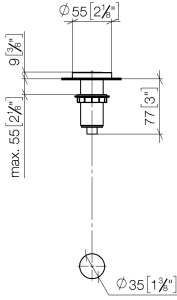

10 713 970

mm [inches]

10 713 970

Parts for other finishes can be found here: [Chrome](#)

AIR SWITCH Control button - Matte Black

ELIO

10 713 970

Spare parts list

No.	Item Number	Name	Quantity used	Delivery time
	09 28 10 141 90	sleeve	8	2