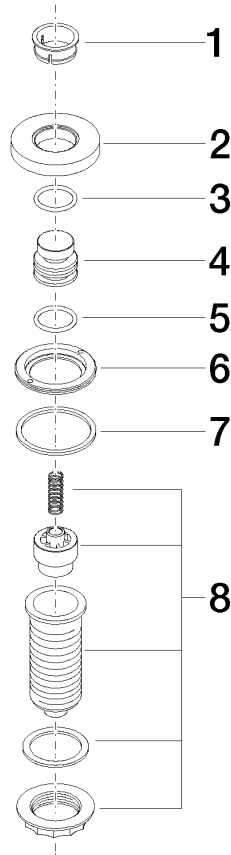

10 713 970

Fits: ELIO, MEM, TARA, ENO, SYNC, TARA ULTRA, META SQUARE

- for controlling a waste disposal unit

Compatible with waste disposal units with integrated air switch made by Insinkerator®, e.g. Evolution.

The products are not available in all markets, please contact your Dornbracht sales force.

For more information go to www.insinkerator.com

Fits ELIO, ENO, MEM, META SQUARE, SYNC, TARA and TARA ULTRA

	Brushed Champagne (22kt Gold)	10 713 970-46
	Chrome	10 713 970-00
	Brushed Platinum	10 713 970-06
	Platinum	10 713 970-08
	Durabrand (23kt Gold)	10 713 970-09
	Dark Chrome	10 713 970-19
	Brushed Durabrand (23kt Gold)	10 713 970-28
	Matte Black	10 713 970-33
	Champagne (22kt Gold)	10 713 970-47
	Brushed Chrome	10 713 970-93
	Brushed Dark Platinum	10 713 970-99

10 713 970

mm [inches]

10 713 970

Parts for other finishes can be found here: [Chrome](#)

AIR SWITCH Control button - Brushed Champagne (22kt Gold)

ELIO

10 713 970

Spare parts list

No.	Item Number	Name	Quantity used	Delivery time
	09 28 10 141 90	sleeve	8	2