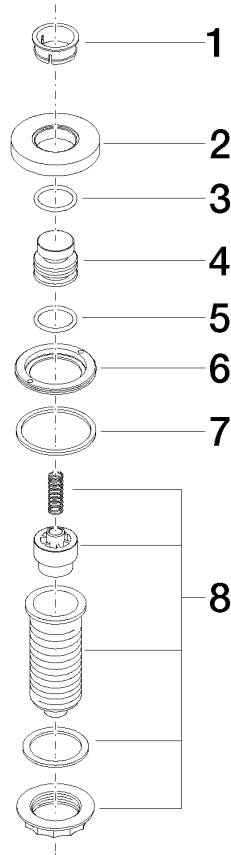

10 713 970

Fits: ELIO, MEM, TARA, ENO, SYNC, TARA ULTRA, META SQUARE

- for controlling a waste disposal unit

Compatible with waste disposal units with integrated air switch made by Insinkerator®, e.g. Evolution.

The products are not available in all markets, please contact your Dornbracht sales force.

For more information go to www.insinkerator.com

Fits ELIO, ENO, MEM, META SQUARE, SYNC, TARA and TARA ULTRA

	Champagne (22kt Gold)	10 713 970-47
	Chrome	10 713 970-00
	Brushed Platinum	10 713 970-06
	Platinum	10 713 970-08
	Durabrace (23kt Gold)	10 713 970-09
	Dark Chrome	10 713 970-19
	Brushed Durabrace (23kt Gold)	10 713 970-28
	Matte Black	10 713 970-33
	Brushed Champagne (22kt Gold)	10 713 970-46
	Brushed Chrome	10 713 970-93
	Brushed Dark Platinum	10 713 970-99

10 713 970

mm [inches]

10 713 970

Parts for other finishes can be found here: [Chrome](#)

AIR SWITCH Control button - Champagne (22kt Gold)

ELIO

10 713 970

Spare parts list

No.	Item Number	Name	Quantity used	Delivery time
	09 28 10 141 90	sleeve	8	2