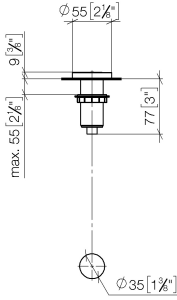

10 713 970

mm [inches]

10 713 970

Parts for other finishes can be found here: [Chrome](#)

AIR SWITCH Control button - Champagne (22kt Gold)

ELIO

10 713 970

Spare parts list

No.	Item Number	Name	Quantity used	Delivery time
	09 28 10 141 90	sleeve	8	2