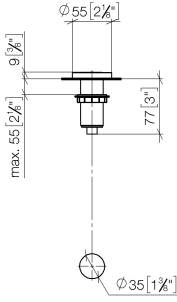

10 713 970

mm [inches]

10 713 970

Parts for other finishes can be found here: [Chrome](#)

AIR SWITCH Control button - Brushed Chrome

ELIO

10 713 970

Spare parts list

No.	Item Number	Name	Quantity used	Delivery time
	09 28 10 141 90	sleeve	8	2