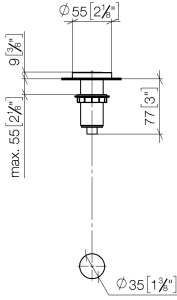

10 713 970

mm [inches]

10 713 970

Parts for other finishes can be found here: [Chrome](#)

AIR SWITCH Control button - Brushed Dark Platinum

ELIO

10 713 970

Spare parts list

No.	Item Number	Name	Quantity used	Delivery time
	09 28 10 141 90	sleeve	8	2