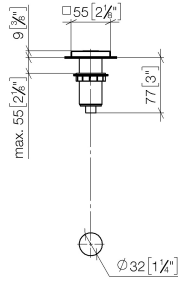

For more information go to [www.insinkerator.com](http://www.insinkerator.com)

Fits LOT

	Brushed Platinum	10 714 970-06
	Chrome	10 714 970-00
	Platinum	10 714 970-08
	Durabrace (23kt Gold)	10 714 970-09
	Dark Chrome	10 714 970-19
	Brushed Durabrace (23kt Gold)	10 714 970-28
	Brushed Champagne (22kt Gold)	10 714 970-46
	Champagne (22kt Gold)	10 714 970-47
	Brushed Chrome	10 714 970-93
	Brushed Dark Platinum	10 714 970-99

# AIR SWITCH Control button - Brushed Platinum

10 714 970

mm [inches]

### Spare parts list

No.	Item Number	Name	Quantity used	Delivery time
1	09 28 10 141 90	sleeve	1	2
2	09 27 87 013-06	rosette	1	60
3	09 14 10 507 90	seal	1	2
4	09 21 33 045-06	insert	1	10
5	09 14 10 015 90	seal	1	2
6	09 24 01 030 90	ring	1	2
7	09 14 05 037 90	seal	1	2
8	04 30 01 186 00 90	sleeve	1	2