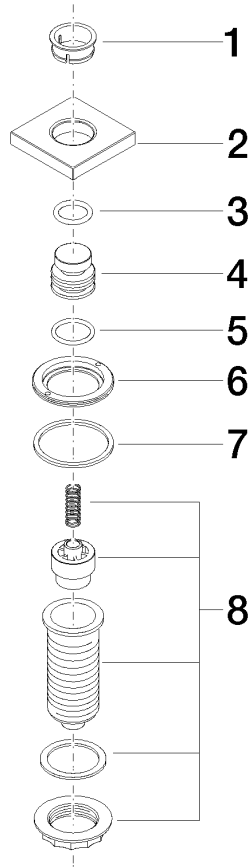

For more information go to [www.insinkerator.com](http://www.insinkerator.com)

Fits LOT

	Brushed Platinum	10 714 970-06
	Chrome	10 714 970-00
	Platinum	10 714 970-08
	Durabrace (23kt Gold)	10 714 970-09
	Dark Chrome	10 714 970-19
	Brushed Durabrace (23kt Gold)	10 714 970-28
	Brushed Champagne (22kt Gold)	10 714 970-46
	Champagne (22kt Gold)	10 714 970-47
	Brushed Chrome	10 714 970-93
	Brushed Dark Platinum	10 714 970-99

# AIR SWITCH Control button - Brushed Platinum

10 714 970

mm [inches]

## AIR SWITCH Control button - Brushed Platinum

10 714 970

Parts for other finishes can be found here: [Chrome](#)

### Spare parts list

No.	Item Number	Name	Quantity used	Delivery time
1	09 28 10 141 90	sleeve	1	2
2	09 27 87 013-06	rosette	1	60
3	09 14 10 507 90	seal	1	2
4	09 21 33 045-06	insert	1	10
5	09 14 10 015 90	seal	1	2
6	09 24 01 030 90	ring	1	2
7	09 14 05 037 90	seal	1	2
8	04 30 01 186 00 90	sleeve	1	2