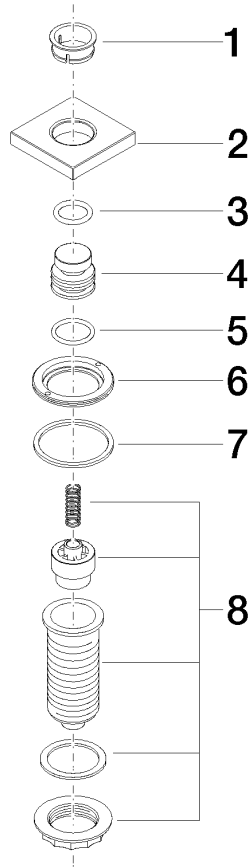

For more information go to [www.insinkerator.com](http://www.insinkerator.com)

Fits LOT

	Platinum	10 714 970-08
	Chrome	10 714 970-00
	Brushed Platinum	10 714 970-06
	Durabross (23kt Gold)	10 714 970-09
	Dark Chrome	10 714 970-19
	Brushed Durabross (23kt Gold)	10 714 970-28
	Brushed Champagne (22kt Gold)	10 714 970-46
	Champagne (22kt Gold)	10 714 970-47
	Brushed Chrome	10 714 970-93
	Brushed Dark Platinum	10 714 970-99

## AIR SWITCH Control button - Platinum

---

10 714 970

mm [inches]

**AIR SWITCH Control button - Platinum**

10 714 970

Parts for other finishes can be found here: [Chrome](#)

**Spare parts list**

No.	Item Number	Name	Quantity used	Delivery time
1	09 28 10 141 90	sleeve	1	2
2	09 27 87 013-08	rosette	1	40
3	09 14 10 507 90	seal	1	2
4	09 21 33 045-08	insert	1	60
5	09 14 10 015 90	seal	1	2
6	09 24 01 030 90	ring	1	2
7	09 14 05 037 90	seal	1	2
8	04 30 01 186 00 90	sleeve	1	2