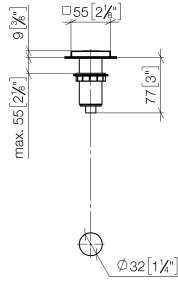

For more information go to [www.insinkerator.com](http://www.insinkerator.com)

Fits LOT

	Platinum	10 714 970-08
	Chrome	10 714 970-00
	Brushed Platinum	10 714 970-06
	Durabross (23kt Gold)	10 714 970-09
	Dark Chrome	10 714 970-19
	Brushed Durabross (23kt Gold)	10 714 970-28
	Brushed Champagne (22kt Gold)	10 714 970-46
	Champagne (22kt Gold)	10 714 970-47
	Brushed Chrome	10 714 970-93
	Brushed Dark Platinum	10 714 970-99

## AIR SWITCH Control button - Platinum

---

10 714 970

mm [inches]

**AIR SWITCH Control button - Platinum**

10 714 970

Parts for other finishes can be found here: [Chrome](#)

**Spare parts list**

No.	Item Number	Name	Quantity used	Delivery time
1	09 28 10 141 90	sleeve	1	2
2	09 27 87 013-08	rosette	1	40
3	09 14 10 507 90	seal	1	2
4	09 21 33 045-08	insert	1	60
5	09 14 10 015 90	seal	1	2
6	09 24 01 030 90	ring	1	2
7	09 14 05 037 90	seal	1	2
8	04 30 01 186 00 90	sleeve	1	2