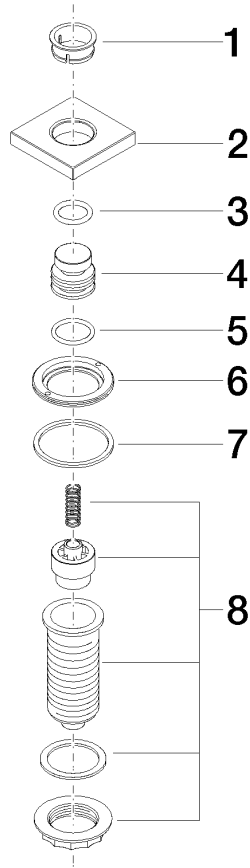

## AIR SWITCH Control button - Brushed Durabronz (23kt Gold)

10 714 970

- for controlling a waste disposal unit

Compatible with waste disposal units with integrated air switch made by Insinkerator®, e.g. Evolution.

The products are not available in all markets, please contact your Dornbracht sales force.

For more information go to [www.insinkerator.com](http://www.insinkerator.com)

Fits LOT

	Brushed Durabronz (23kt Gold)	10 714 970-28
	Chrome	10 714 970-00
	Brushed Platinum	10 714 970-06
	Platinum	10 714 970-08
	Durabronz (23kt Gold)	10 714 970-09
	Dark Chrome	10 714 970-19
	Brushed Champagne (22kt Gold)	10 714 970-46
	Champagne (22kt Gold)	10 714 970-47
	Brushed Chrome	10 714 970-93
	Brushed Dark Platinum	10 714 970-99

## AIR SWITCH Control button - Brushed Durabronz (23kt Gold)

---

10 714 970

mm [inches]

**AIR SWITCH Control button - Brushed Durabronz (23kt Gold)**

10 714 970

Parts for other finishes can be found here: [Chrome](#)

**Spare parts list**

No.	Item Number	Name	Quantity used	Delivery time
1	09 28 10 141 90	sleeve	1	2
2	09 27 87 013-28	rosette	1	20
3	09 14 10 507 90	seal	1	2
4	09 21 33 045-28	insert	1	20
5	09 14 10 015 90	seal	1	2
6	09 24 01 030 90	ring	1	2
7	09 14 05 037 90	seal	1	2
8	04 30 01 186 00 90	sleeve	1	2