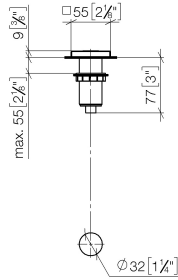

## AIR SWITCH Control button - Brushed Durabronz (23kt Gold)

---

10 714 970

mm [inches]

**AIR SWITCH Control button - Brushed Durabronz (23kt Gold)**

10 714 970

Parts for other finishes can be found here: [Chrome](#)

**Spare parts list**

No.	Item Number	Name	Quantity used	Delivery time
1	09 28 10 141 90	sleeve	1	2
2	09 27 87 013-28	rosette	1	20
3	09 14 10 507 90	seal	1	2
4	09 21 33 045-28	insert	1	20
5	09 14 10 015 90	seal	1	2
6	09 24 01 030 90	ring	1	2
7	09 14 05 037 90	seal	1	2
8	04 30 01 186 00 90	sleeve	1	2