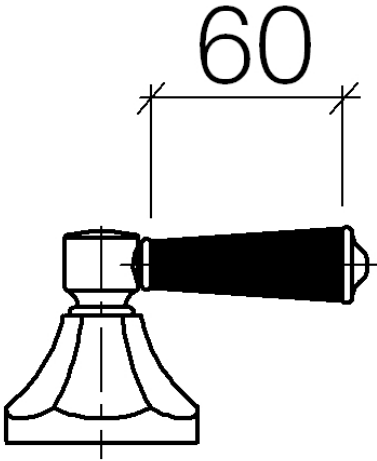

# MADISON Lever insert - Chrome

MADISON

11 170 370

- for basin fittings

NOTE: Mixers are supplied without lever inserts.  
Please order the lever inserts separately!

	Chrome	11 170 370-00
	Gold (23.9kt)	11 170 370-01
	Brushed Platinum	11 170 370-06
	Platinum	11 170 370-08
	Durabrand (23kt Gold)	11 170 370-09
	white	11 170 370-12
	black	11 170 370-13
	Brushed Durabrand (23kt Gold)	11 170 370-28
	Brushed Dark Platinum	11 170 370-99

## MADISON Lever insert - Chrome

MADISON

11 170 370

Parts for other  
finishes can be found  
here: [Gold \(23.9kt\)](#)

11 170 370