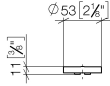

11 187 811

mm [inches]

11 187 811

Parts for other  
finishes can be found  
here: Brushed  
Platinum