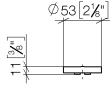

CYO Handle insert - Brushed Durabronz (23kt Gold)

11 187 811

- without marking

	Brushed Durabronz (23kt Gold)	11 187 811-28
	Chrome	11 187 811-00
	Brushed Platinum	11 187 811-06
	Platinum	11 187 811-08
	Durabronz (23kt Gold)	11 187 811-09
	Dark Chrome	11 187 811-19
	Brushed Dark Platinum	11 187 811-99

CYO Handle insert - Brushed Durabronz (23kt Gold)

11 187 811

mm [inches]

CYO Handle insert - Brushed Durabronz (23kt Gold)

11 187 811

Parts for other
finishes can be found
here: [Chrome](#)