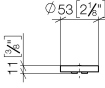

11 188 811

- with hot / cold marking
- for two-hole basin mixer

	Chrome	11 188 811-00
	Brushed Platinum	11 188 811-06
	Platinum	11 188 811-08
	Durabress (23kt Gold)	11 188 811-09
	Dark Chrome	11 188 811-19
	Brushed Durabress (23kt Gold)	11 188 811-28
	Brushed Dark Platinum	11 188 811-99

CYO Handle insert hot & cold - Chrome

CYO

11 188 811

mm [inches]

CYO Handle insert hot & cold - Chrome

CYO

11 188 811

Parts for other finishes can be found here: Brushed Platinum