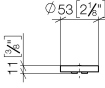

11 188 811

- with hot / cold marking
- for two-hole basin mixer

	Brushed Platinum	11 188 811-06
	Chrome	11 188 811-00
	Platinum	11 188 811-08
	Durabress (23kt Gold)	11 188 811-09
	Dark Chrome	11 188 811-19
	Brushed Durabress (23kt Gold)	11 188 811-28
	Brushed Dark Platinum	11 188 811-99

CYO Handle insert hot & cold - Brushed Platinum

CYO

11 188 811

mm [inches]

CYO Handle insert hot & cold - Brushed Platinum

CYO

11 188 811

Parts for other finishes can be found here: [Chrome](#)