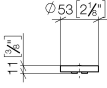

11 188 811

- with hot / cold marking
- for two-hole basin mixer

	Dark Chrome	11 188 811-19
	Chrome	11 188 811-00
	Brushed Platinum	11 188 811-06
	Platinum	11 188 811-08
	Durabress (23kt Gold)	11 188 811-09
	Brushed Durabress (23kt Gold)	11 188 811-28
	Brushed Dark Platinum	11 188 811-99

CYO Handle insert hot & cold - Dark Chrome

CYO

11 188 811

mm [inches]

11 188 811

Parts for other
finishes can be found
here: [Chrome](#)

Spare parts list