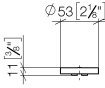

11 188 811

- with hot / cold marking
- for two-hole basin mixer

	Brushed Durabross (23kt Gold)	11 188 811-28
	Chrome	11 188 811-00
	Brushed Platinum	11 188 811-06
	Platinum	11 188 811-08
	Durabross (23kt Gold)	11 188 811-09
	Dark Chrome	11 188 811-19
	Brushed Dark Platinum	11 188 811-99

CYO Handle insert hot & cold - Brushed Durabronz (23kt Gold)

CYO

11 188 811

mm [inches]

CYO Handle insert hot & cold - Brushed Durabronz (23kt Gold)

CYO

11 188 811

Parts for other finishes can be found here: Chrome