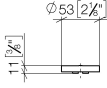

11 189 811

- with red & blue marking
- for two-hole basin mixer

| | | |
|--|-------------------------------|---------------|
|  | Dark Chrome | 11 189 811-19 |
|  | Chrome | 11 189 811-00 |
|  | Brushed Platinum | 11 189 811-06 |
|  | Platinum | 11 189 811-08 |
|  | Durabress (23kt Gold) | 11 189 811-09 |
|  | Brushed Durabress (23kt Gold) | 11 189 811-28 |
|  | Brushed Dark Platinum | 11 189 811-99 |

CYO Handle insert red & blue - Dark Chrome

CYO

11 189 811

mm [inches]

CYO Handle insert red & blue - Dark Chrome

CYO

11 189 811

11 189 811