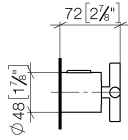

TARA Regulator handle - Dark Chrome

TARA

11 431 892

11 431 892

mm [inches]

11 431 892

Parts for other
finishes can be found
here: [Chrome](#)

Spare parts list